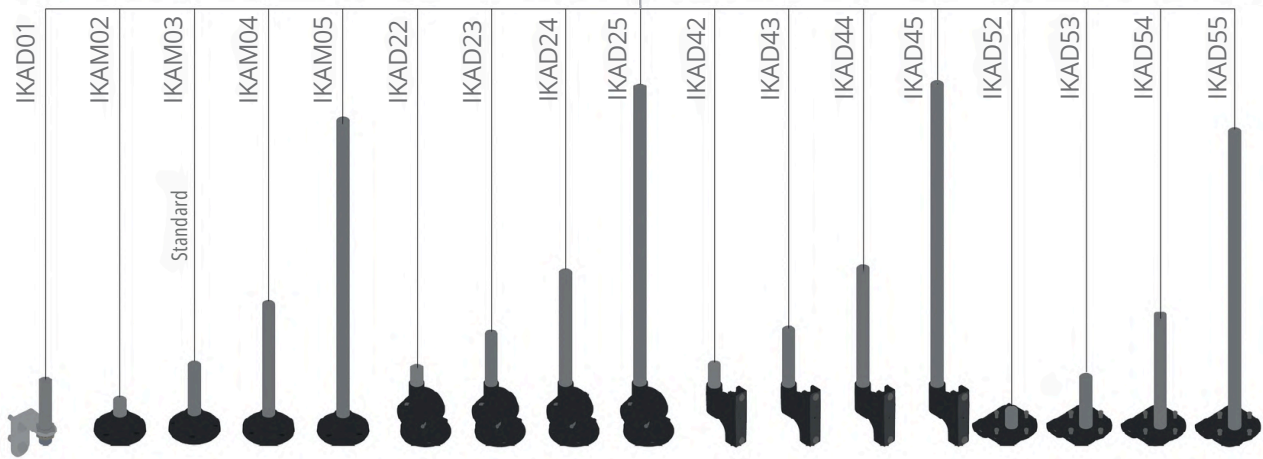

emas[®]

**SIGNALLING
DEVICES**
Accessories IK/IF

IK General Mounting

Instead of "****" at the end of the code, write down the last three letters of the codes below.

Instead of "****" at the end of the code, write down the last three letters of the codes below.

IF General Mounting

Instead of "xxx" end of the page, write down three letter of below codes.

IF and IK Series Mounting Options IP 65

Code	Features
IKAM01	100 mm Plastic base
IKAM1X	Connection to base
IKAM02	Connection to base with 10 mm tube
IKAM03	Connection to base with 100 mm tube
IKAM04	Connection to base with 200 mm tube
IKAM05	Connection to base with 500 mm tube
IKAD01	Wall Connection, 100 mm Aluminium tube
IKAD2X	Adjustable wall elbow
IKAD22	Adjustable Wall Elbow with 10 mm tube
IKAD23	Adjustable Wall Elbow with 100 mm tube
IKAD24	Adjustable Wall Elbow with 200 mm tube
IKAD25	Adjustable Wall Elbow with 500 mm tube
IKAD4X	Wall connection with - Bottom Entry (with cable gland)
IKAD42	Wall connection, bottom entry (with cable gland) with 45 mm tube
IKAD43	Wall connection, bottom entry (with cable gland) with 100 mm tube
IKAD44	Wall connection, bottom entry (with cable gland) with 200 mm tube
IKAD45	Wall connection, bottom entry (with cable gland) with 500 mm tube
IKAD5X	Wall connection with base - Bottom Entry (with cable gland)
IKAD52	Wall connection, bottom entry (with cable gland) with 10 mm tube
IKAD53	Wall connection, bottom entry (with cable gland) with 100 mm tube
IKAD54	Wall connection, bottom entry (with cable gland) with 200 mm tube
IKAD55	Wall connection, bottom entry (with cable gland) with 500 mm tube
IKAB02	45 mm tube
IKAB03	100 mm tube
IKAB04	200 mm tube
IKAB05	500 mm tube
IFAB01	Base Adaptation Part (50mm)
IFAB02	Base Adaptation Part (100mm)
IFAB03	Base Adaptation Part-Black (100 mm)