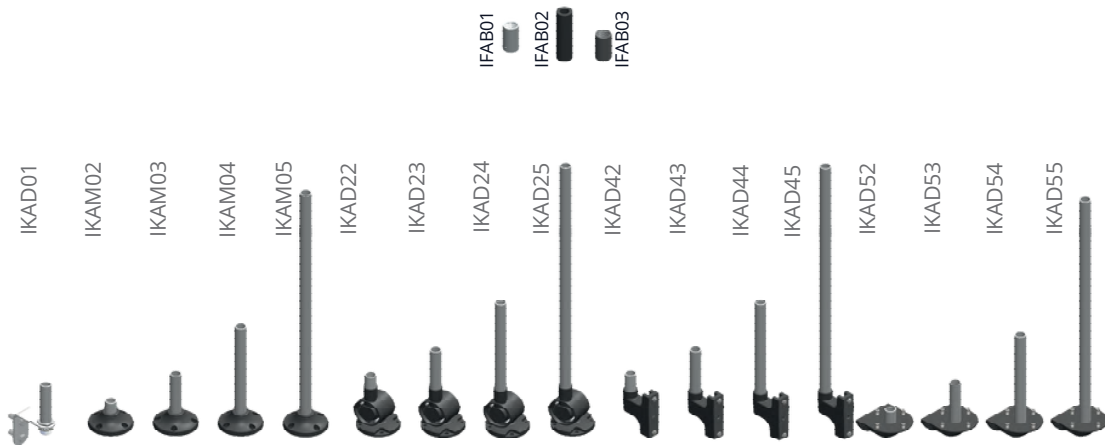

emas[®]

**SIGNALLING
DEVICES**
Accessories IK/IF

IK General Mounting

Instead of "****" at the end of the code, write down the last three letters of the codes below.

Instead of "****" at the end of the code, write down the last three letters of the codes below.

IF General Mounting

Instead of "xxx" end of the page, write down three letter of below codes.

IF and IK Series Mounting Options IP 65

Code	Features
IKAM01	100 mm Plastic base
IKAM1X	Connection to base
IKAM02	Connection to base with 10 mm tube
IKAM03	Connection to base with 100 mm tube
IKAM04	Connection to base with 200 mm tube
IKAM05	Connection to base with 500 mm tube
IKAD01	Wall Connection, 100 mm Aluminium tube
IKAD2X	Adjustable wall elbow
IKAD22	Adjustable Wall Elbow with 10 mm tube
IKAD23	Adjustable Wall Elbow with 100 mm tube
IKAD24	Adjustable Wall Elbow with 200 mm tube
IKAD25	Adjustable Wall Elbow with 500 mm tube
IKAD4X	Wall connection with - Bottom Entry (with cable gland)
IKAD42	Wall connection, bottom entry (with cable gland) with 45 mm tube
IKAD43	Wall connection, bottom entry (with cable gland) with 100 mm tube
IKAD44	Wall connection, bottom entry (with cable gland) with 200 mm tube
IKAD45	Wall connection, bottom entry (with cable gland) with 500 mm tube
IKAD5X	Wall connection with base - Bottom Entry (with cable gland)
IKAD52	Wall connection, bottom entry (with cable gland) with 10 mm tube
IKAD53	Wall connection, bottom entry (with cable gland) with 100 mm tube
IKAD54	Wall connection, bottom entry (with cable gland) with 200 mm tube
IKAD55	Wall connection, bottom entry (with cable gland) with 500 mm tube
IKAB02	45 mm tube
IKAB03	100 mm tube
IKAB04	200 mm tube
IKAB05	500 mm tube
IFAB01	Base Adaptation Part (50mm)
IFAB02	Base Adaptation Part (100mm)
IFAB03	Base Adaptation Part-Black (100 mm)