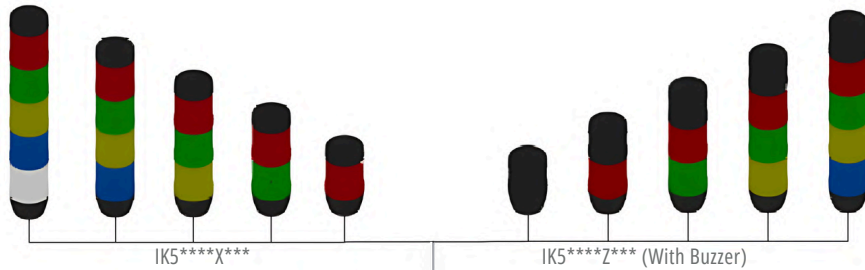

emas[®]

**SIGNALLING
DEVICES**
Accessories IK/IF

IK General Mounting

Instead of "****" at the end of the code, write down the last three letters of the codes below.

Instead of "****" at the end of the code, write down the last three letters of the codes below.

IF General Mounting

Instead of "xxx" end of the page, write down three letter of below codes.

IF and IK Series Mounting Options IP 65

Code	Features
IKAM01	100 mm Plastic base
IKAM1X	Connection to base
IKAM02	Connection to base with 10 mm tube
IKAM03	Connection to base with 100 mm tube
IKAM04	Connection to base with 200 mm tube
IKAM05	Connection to base with 500 mm tube
IKAD01	Wall Connection, 100 mm Aluminium tube
IKAD2X	Adjustable wall elbow
IKAD22	Adjustable Wall Elbow with 10 mm tube
IKAD23	Adjustable Wall Elbow with 100 mm tube
IKAD24	Adjustable Wall Elbow with 200 mm tube
IKAD25	Adjustable Wall Elbow with 500 mm tube
IKAD4X	Wall connection with - Bottom Entry (with cable gland)
IKAD42	Wall connection, bottom entry (with cable gland) with 45 mm tube
IKAD43	Wall connection, bottom entry (with cable gland) with 100 mm tube
IKAD44	Wall connection, bottom entry (with cable gland) with 200 mm tube
IKAD45	Wall connection, bottom entry (with cable gland) with 500 mm tube
IKAD5X	Wall connection with base - Bottom Entry (with cable gland)
IKAD52	Wall connection, bottom entry (with cable gland) with 10 mm tube
IKAD53	Wall connection, bottom entry (with cable gland) with 100 mm tube
IKAD54	Wall connection, bottom entry (with cable gland) with 200 mm tube
IKAD55	Wall connection, bottom entry (with cable gland) with 500 mm tube
IKAB02	45 mm tube
IKAB03	100 mm tube
IKAB04	200 mm tube
IKAB05	500 mm tube
IFAB01	Base Adaptation Part (50mm)
IFAB02	Base Adaptation Part (100mm)
IFAB03	Base Adaptation Part-Black (100 mm)