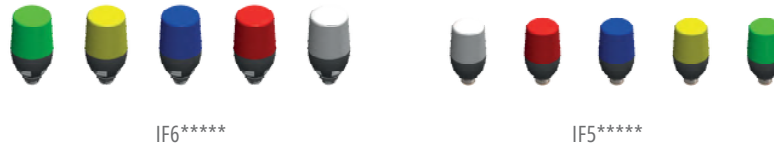

emas[®]

**SIGNALLING
DEVICES**
Accessories IK/IF

IK General Mounting

Instead of "****" at the end of the code, write down the last three letters of the codes below.

Instead of "****" at the end of the code, write down the last three letters of the codes below.

IF General Mounting

Instead of "xxx" end of the page, write down three letter of below codes.

IF and IK Series Mounting Options IP 65

Code	Features
IKAM01	100 mm Plastic base
IKAM1X	Connection to base
IKAM02	Connection to base with 10 mm tube
IKAM03	Connection to base with 100 mm tube
IKAM04	Connection to base with 200 mm tube
IKAM05	Connection to base with 500 mm tube
IKAD01	Wall Connection, 100 mm Aluminium tube
IKAD2X	Adjustable wall elbow
IKAD22	Adjustable Wall Elbow with 10 mm tube
IKAD23	Adjustable Wall Elbow with 100 mm tube
IKAD24	Adjustable Wall Elbow with 200 mm tube
IKAD25	Adjustable Wall Elbow with 500 mm tube
IKAD4X	Wall connection with - Bottom Entry (with cable gland)
IKAD42	Wall connection, bottom entry (with cable gland) with 45 mm tube
IKAD43	Wall connection, bottom entry (with cable gland) with 100 mm tube
IKAD44	Wall connection, bottom entry (with cable gland) with 200 mm tube
IKAD45	Wall connection, bottom entry (with cable gland) with 500 mm tube
IKAD5X	Wall connection with base - Bottom Entry (with cable gland)
IKAD52	Wall connection, bottom entry (with cable gland) with 10 mm tube
IKAD53	Wall connection, bottom entry (with cable gland) with 100 mm tube
IKAD54	Wall connection, bottom entry (with cable gland) with 200 mm tube
IKAD55	Wall connection, bottom entry (with cable gland) with 500 mm tube
IKAB02	45 mm tube
IKAB03	100 mm tube
IKAB04	200 mm tube
IKAB05	500 mm tube
IFAB01	Base Adaptation Part (50mm)
IFAB02	Base Adaptation Part (100mm)
IFAB03	Base Adaptation Part-Black (100 mm)