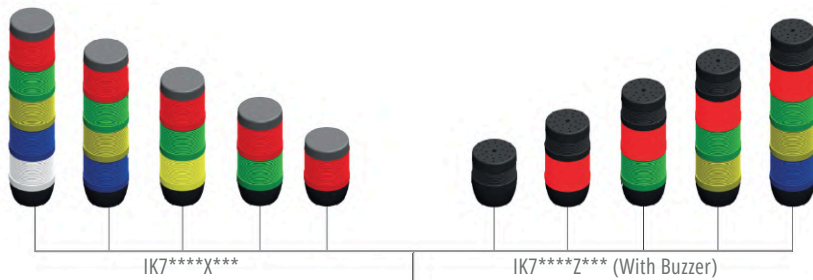

emas[®]

**SIGNALLING
DEVICES**
Accessories IK/IF

IK General Mounting

Instead of "****" at the end of the code, write down the last three letters of the codes below.

Instead of "****" at the end of the code, write down the last three letters of the codes below.

IF General Mounting

Instead of "xxx" end of the page, write down three letter of below codes.

IF and IK Series Mounting Options IP 65

Code	Features
IKAM01	100 mm Plastic base
IKAM1X	Connection to base
IKAM02	Connection to base with 10 mm tube
IKAM03	Connection to base with 100 mm tube
IKAM04	Connection to base with 200 mm tube
IKAM05	Connection to base with 500 mm tube
IKAD01	Wall Connection, 100 mm Aluminium tube
IKAD2X	Adjustable wall elbow
IKAD22	Adjustable Wall Elbow with 10 mm tube
IKAD23	Adjustable Wall Elbow with 100 mm tube
IKAD24	Adjustable Wall Elbow with 200 mm tube
IKAD25	Adjustable Wall Elbow with 500 mm tube
IKAD4X	Wall connection with - Bottom Entry (with cable gland)
IKAD42	Wall connection, bottom entry (with cable gland) with 45 mm tube
IKAD43	Wall connection, bottom entry (with cable gland) with 100 mm tube
IKAD44	Wall connection, bottom entry (with cable gland) with 200 mm tube
IKAD45	Wall connection, bottom entry (with cable gland) with 500 mm tube
IKAD5X	Wall connection with base - Bottom Entry (with cable gland)
IKAD52	Wall connection, bottom entry (with cable gland) with 10 mm tube
IKAD53	Wall connection, bottom entry (with cable gland) with 100 mm tube
IKAD54	Wall connection, bottom entry (with cable gland) with 200 mm tube
IKAD55	Wall connection, bottom entry (with cable gland) with 500 mm tube
IKAB02	45 mm tube
IKAB03	100 mm tube
IKAB04	200 mm tube
IKAB05	500 mm tube
IFAB01	Base Adaptation Part (50mm)
IFAB02	Base Adaptation Part (100mm)
IFAB03	Base Adaptation Part-Black (100 mm)