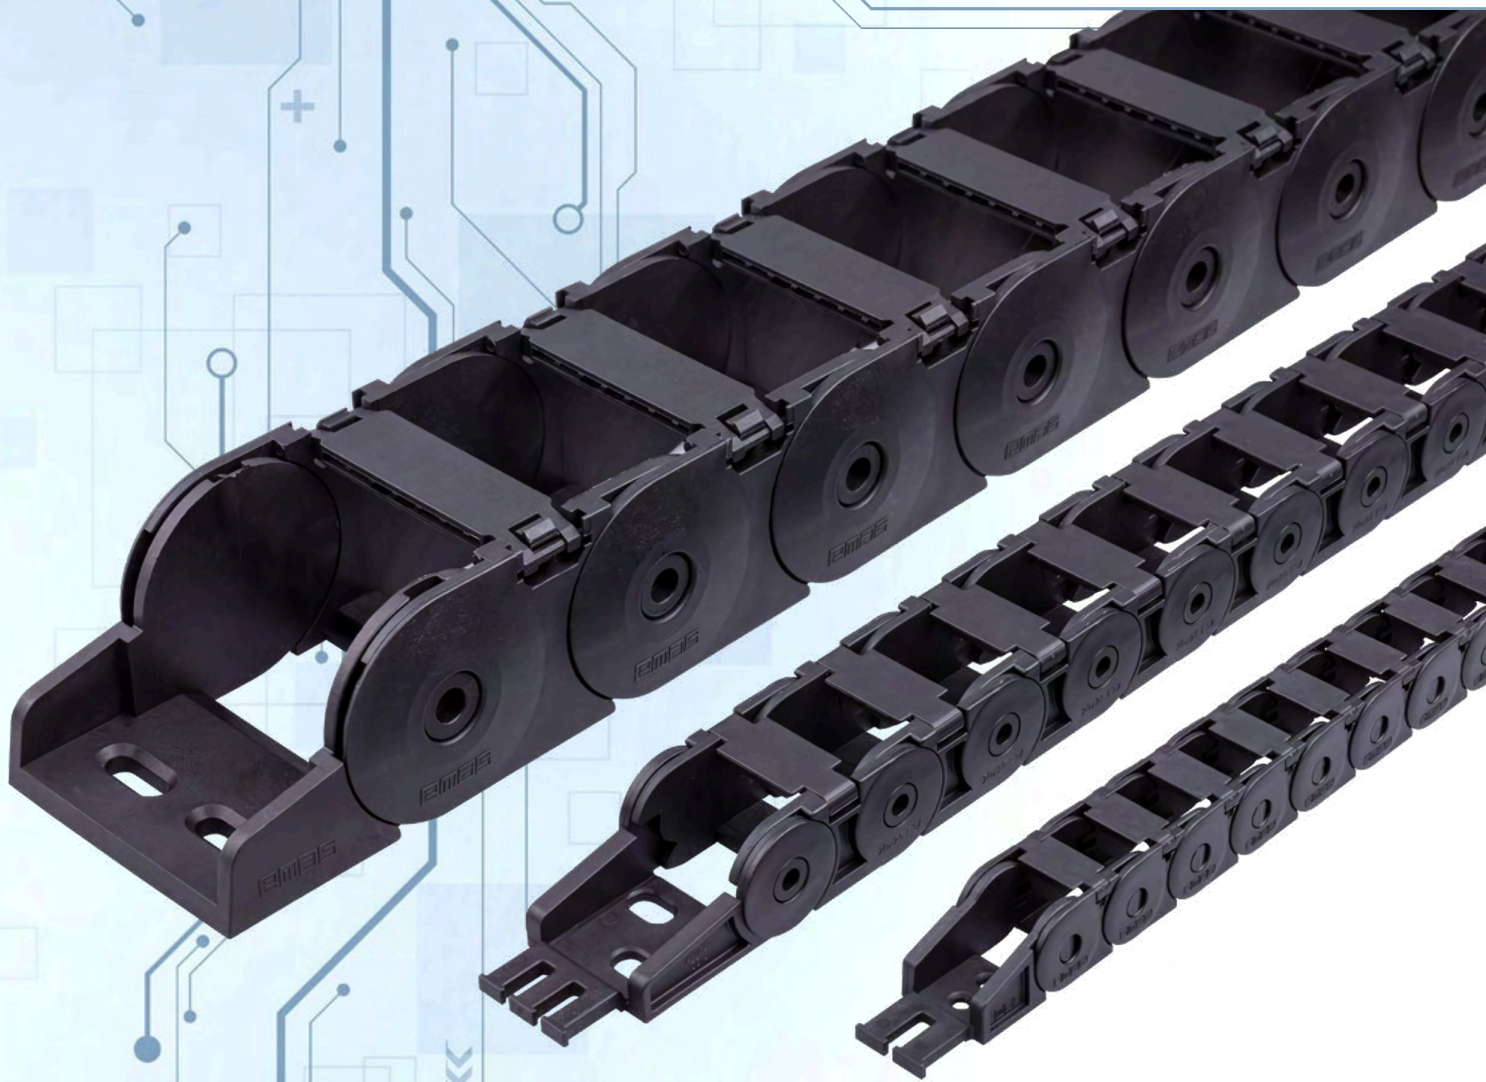

EMAS[®]

CABLE
CARRIERS
HKP Series

Code	Material	Inner Height	Inner Width	Bending Radius	Type	Box / Pcs
HKP015015R1A	Plastic	15 mm	15 mm	25 mm	Open	1 x 1 m
HKP020025R3A	Plastic	20 mm	25 mm	40 mm	Open	1 x 1 m
HKP040060R5A	Plastic	40 mm	60 mm	100 mm	Open	1 x 1 m

HKP015015R1A

HKP020025R3A

HKP040060R5A

Code	Material	Inner Height	Inner Width	Features	Box / Pcs
HKP015015ZDA	Plastic	15 mm	15 mm	Internal Connection	10
HKP015015ZEA	Plastic	15 mm	15 mm	External Connection	10
HKP015015ZKA	Plastic	15 mm	15 mm	Upper	100
HKP020025ZDA	Plastic	20 mm	25 mm	Internal Connection	10
HKP020025ZEA	Plastic	20 mm	25 mm	External Connection	10
HKP020025ZKA	Plastic	20 mm	25 mm	Upper	100
HKP040060ZDA	Plastic	40 mm	60 mm	Internal Connection	1
HKP040060ZEA	Plastic	40 mm	60 mm	External Connection	1
HKP040060ZKA	Plastic	40 mm	60 mm	Upper	20
HKP040060ZSA	Plastic	40 mm	-	Seperator	20