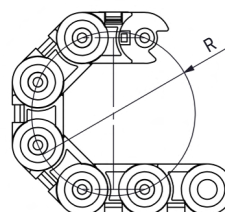

HKP015015R1A

HKP020025R3A

HKP040060R5A

Code	Material	Inner Height	Inner Width	Features	Box / Pcs
HKP015015ZDA	Plastic	15 mm	15 mm	Internal Connection	10
HKP015015ZEA	Plastic	15 mm	15 mm	External Connection	10
HKP015015ZKA	Plastic	15 mm	15 mm	Upper	100
HKP020025ZDA	Plastic	20 mm	25 mm	Internal Connection	10
HKP020025ZEA	Plastic	20 mm	25 mm	External Connection	10
HKP020025ZKA	Plastic	20 mm	25 mm	Upper	100
HKP040060ZDA	Plastic	40 mm	60 mm	Internal Connection	1
HKP040060ZEA	Plastic	40 mm	60 mm	External Connection	1
HKP040060ZKA	Plastic	40 mm	60 mm	Upper	20
HKP040060ZSA	Plastic	40 mm	-	Seperator	20

HKP040060ZKA

HKP040060ZSA

BENDING RADIUS

R1	25 mm
R2	35 mm
R3	40 mm
R4	75 mm
R5	100 mm

R6	125 mm
R7	150 mm
R8	200 mm
R9	250 mm